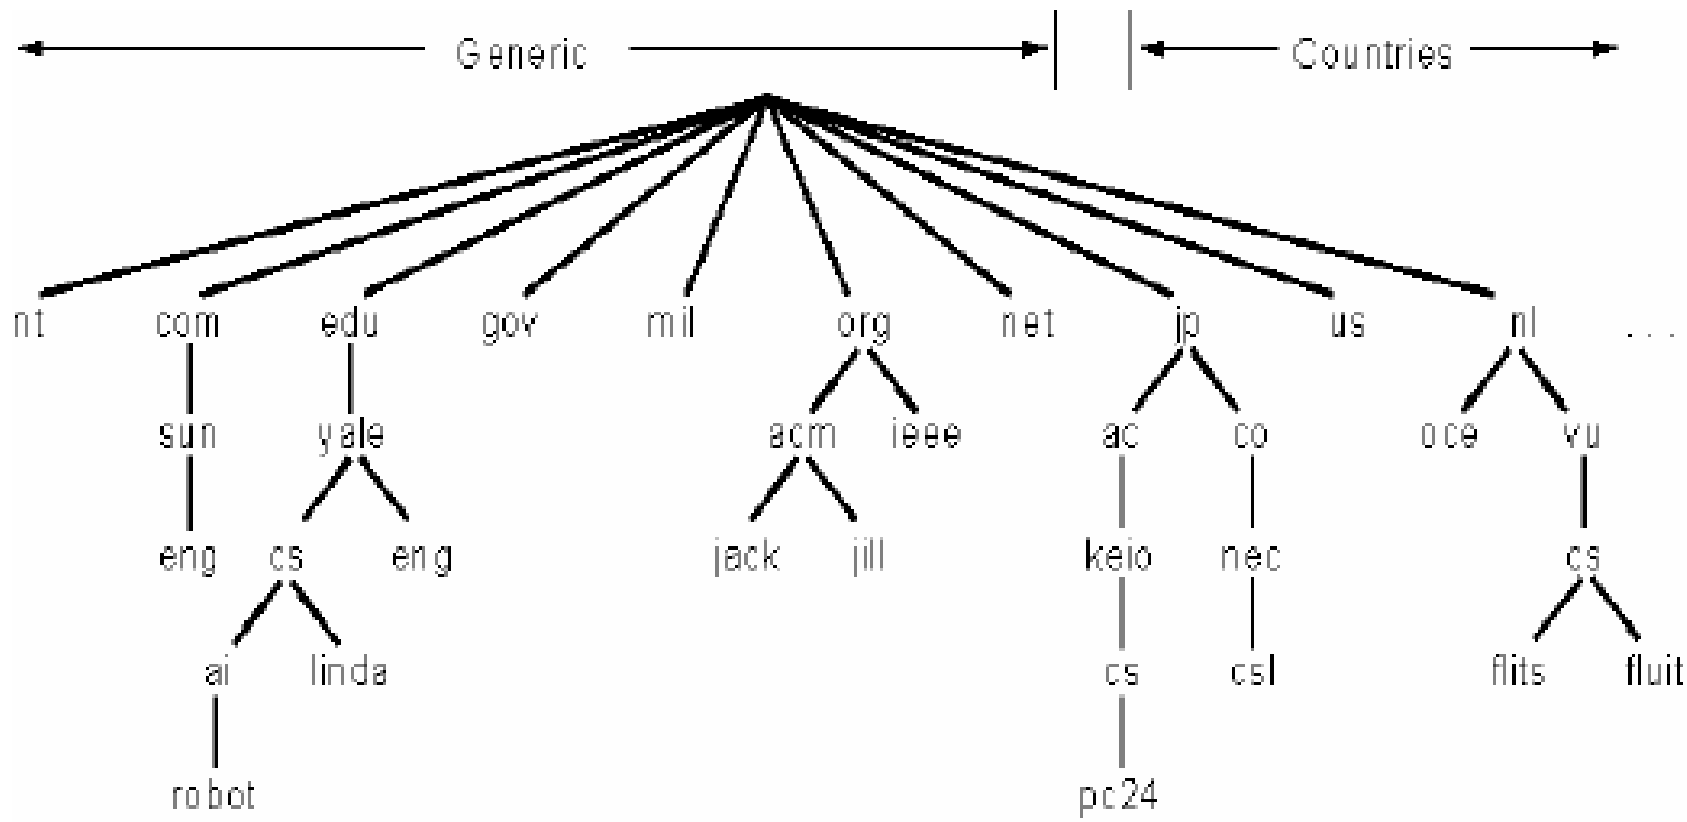

URL (Uniform/Universal Resource Locator)

□ Sistem Pemberian Nama Domain